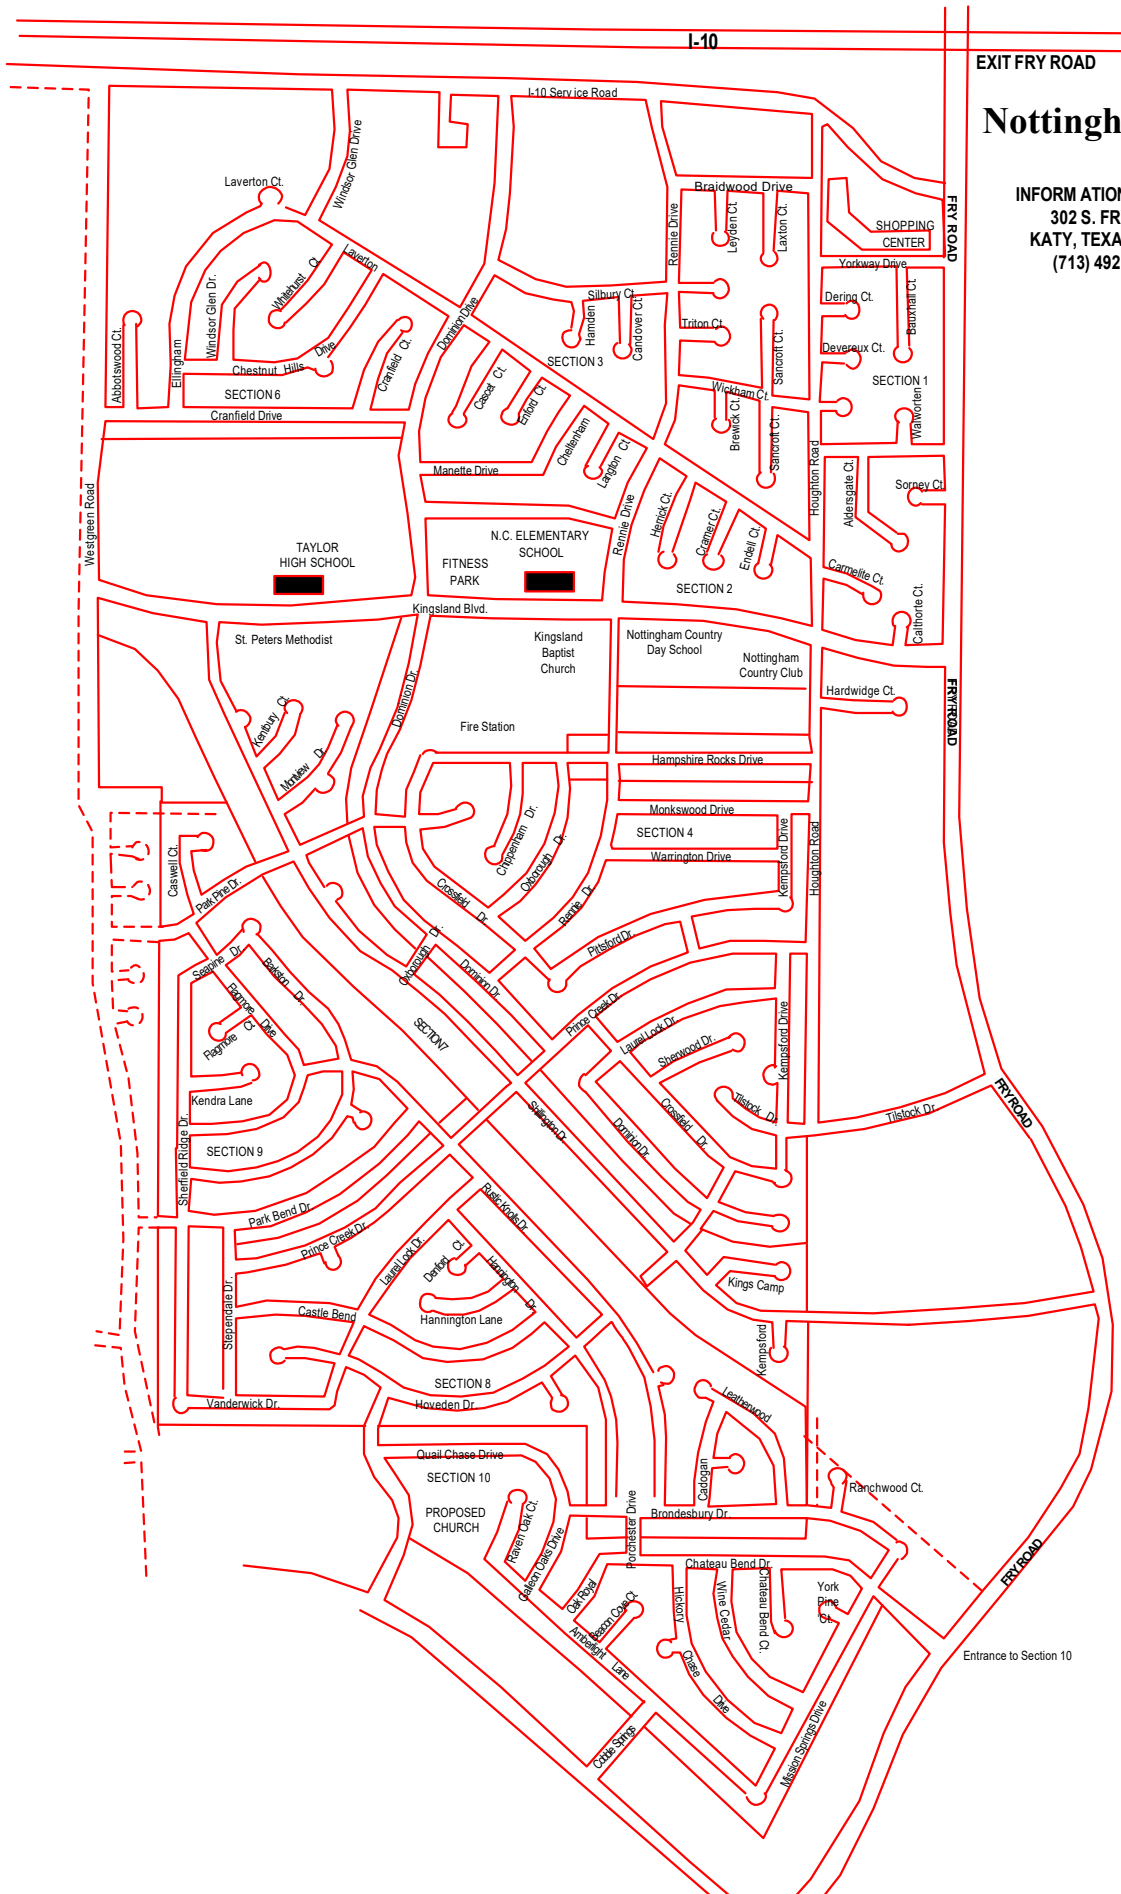

I-10

EXIT FRY ROAD

Nottingham Country

INFORMATION CENTER
302 S. FRY RD.
KATY, TEXAS 77450
(713) 492-1688

Entrance to Section 10