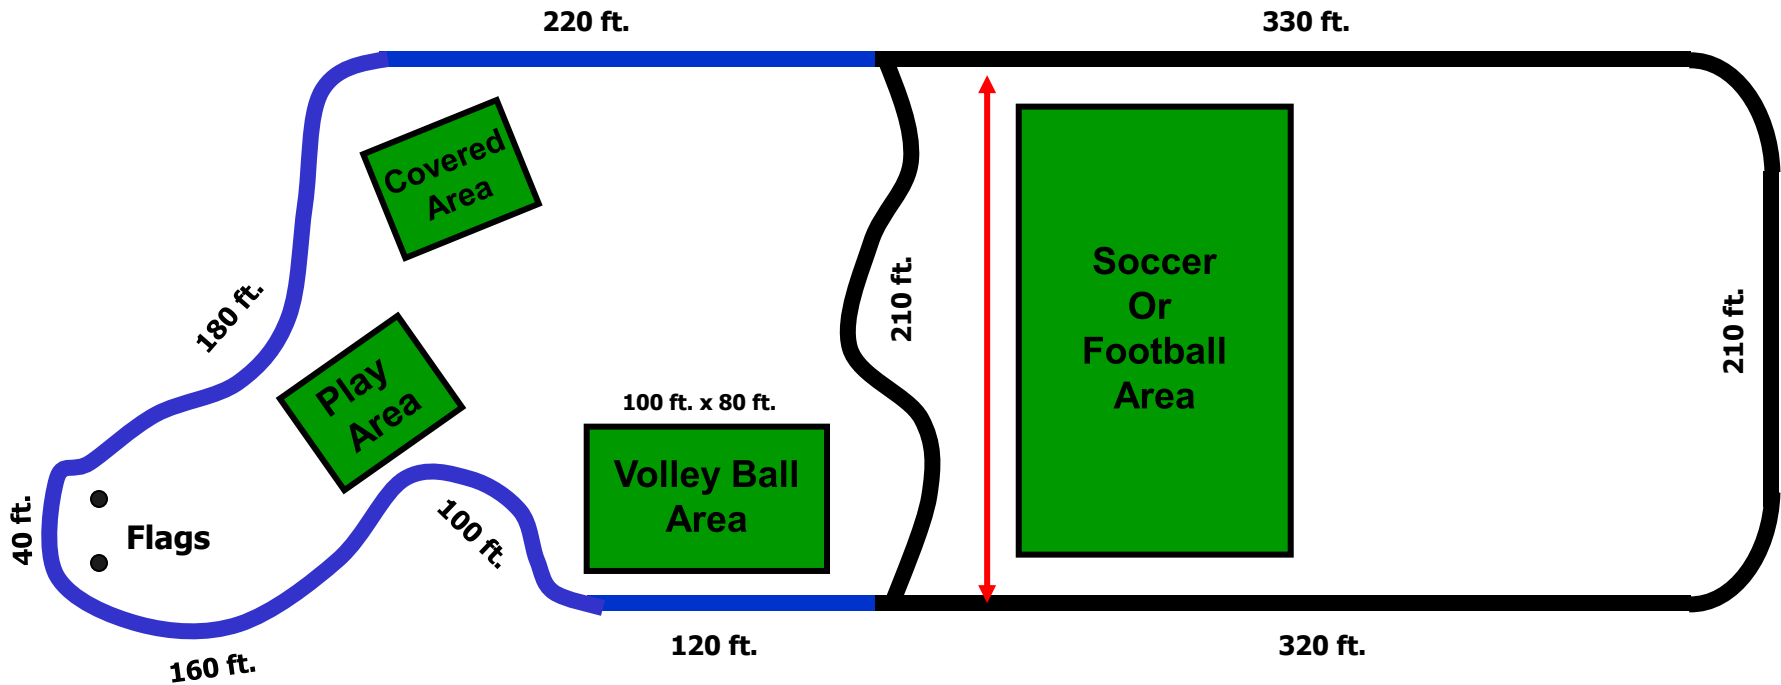

Nottingham Country Park Located at 855 Rennie

Total Outside Length = 1680 ft. (.318 mile, 560 yards)
West Half Length = 1030 ft. (.195 mile, 343 yards)
East Half Length = 1070 ft. (.202 mile, 357 yards)